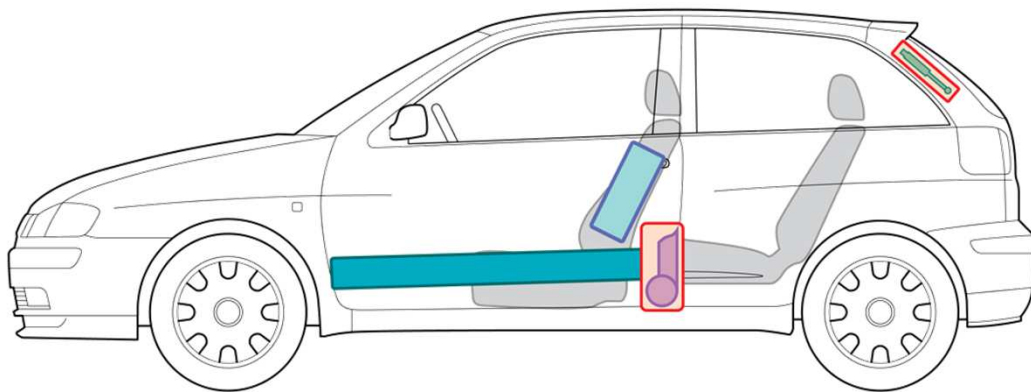

Ibiza

(3-Doors, 1999-2002)

Legend

	Airbag		Bodywork reinforcement		Control unit
	Gas generator		Roll-over bar		Battery
	Belt tensioner		Gas pressure dampers		Fuel tank

Ibiza (3 Doors)