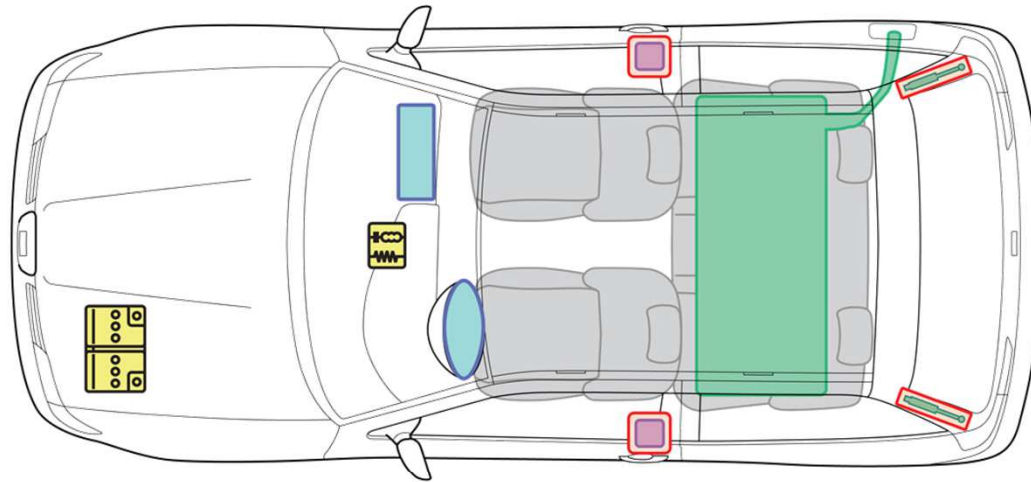

Ibiza

(3-Doors, 1999-2002)

Legend

	Airbag		Bodywork reinforcement		Control unit
	Gas generator		Roll-over bar		Battery
	Belt tensioner		Gas pressure dampers		Fuel tank

Ibiza (3 Doors)