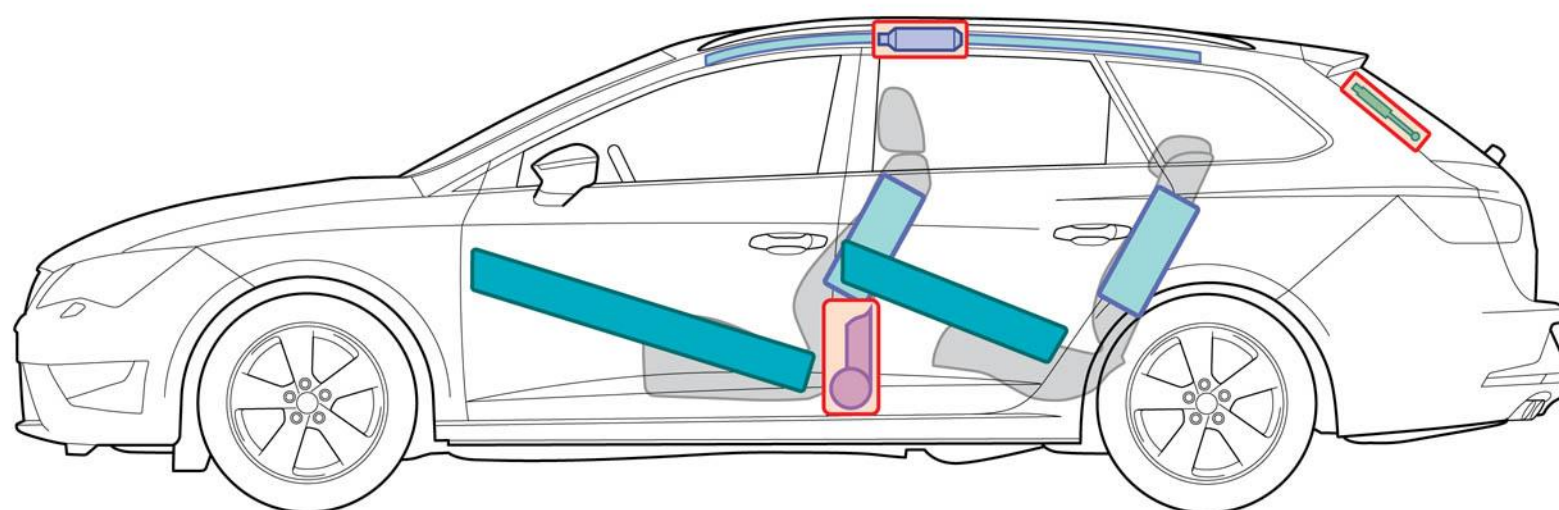

Leon ST

(from 2014)

Legend

| | | | | | |
|--|----------------|--|------------------------|--|--------------|
| | Airbag | | Bodywork reinforcement | | Control unit |
| | Gas generator | | Roll-over bar | | Battery |
| | Belt tensioner | | Gas pressure dampers | | Fuel tank |