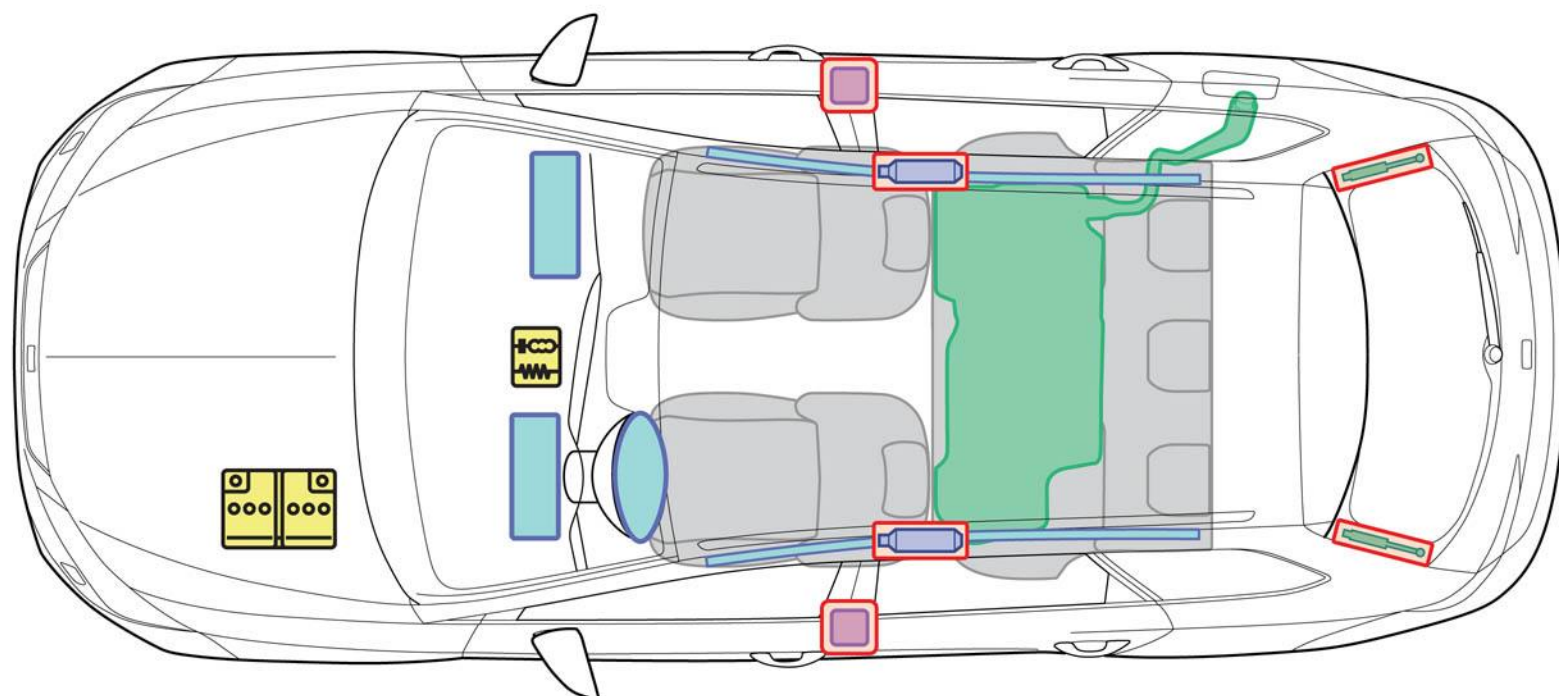

Leon ST

(from 2014)

Legend

| | | | | | |
|--|----------------|--|------------------------|--|--------------|
| | Airbag | | Bodywork reinforcement | | Control unit |
| | Gas generator | | Roll-over bar | | Battery |
| | Belt tensioner | | Gas pressure dampers | | Fuel tank |