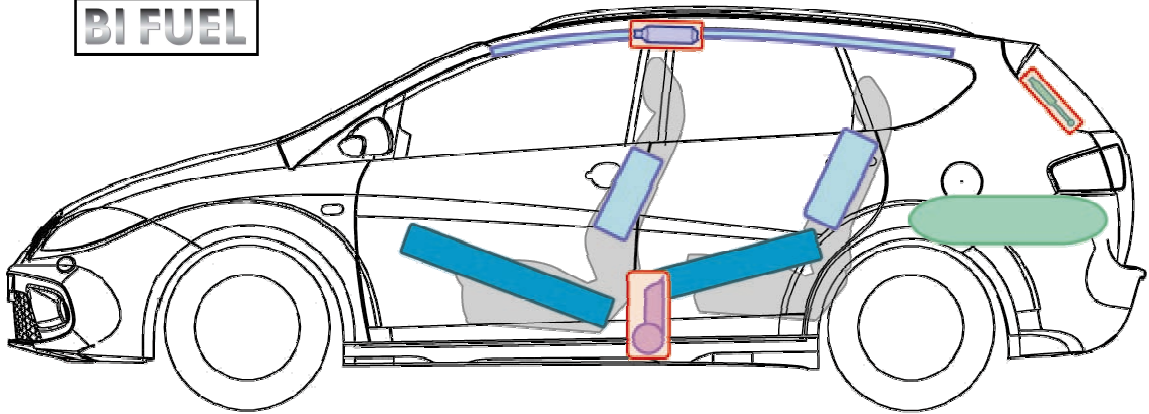

Altea XL

(BiFuel, from 2009)

BI FUEL

A

Legend

	Airbag		Bodywork reinforcement		Control unit
	Gas generator		Roll-over bar		Battery
	Belt tensioner		Gas pressure dampers		Fuel tank
	Gas tank		Safety valve		