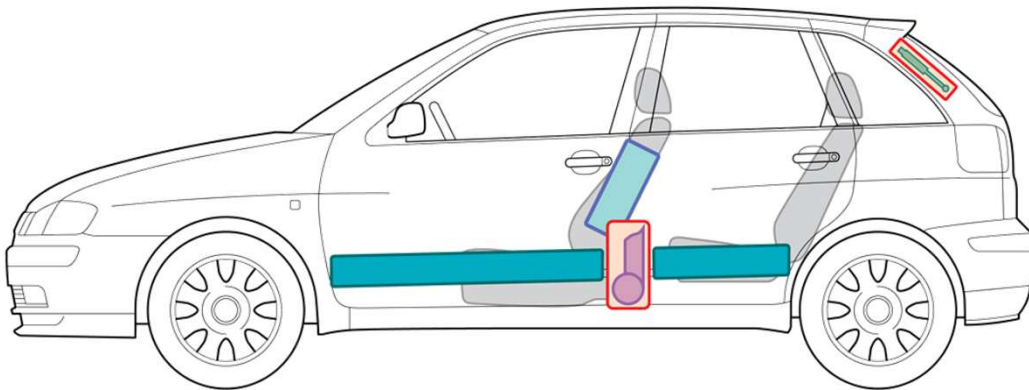

Ibiza

(5-Doors, 1999-2002)

Legend

	Airbag		Bodywork reinforcement		Control unit
	Gas generator		Roll-over bar		Battery
	Belt tensioner		Gas pressure dampers		Fuel tank

Ibiza (5 Doors)